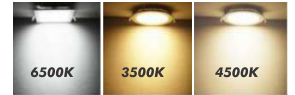

RAINBOW

MULTI COLOR PANEL & SURFACE

RAINBOW MULTI-COLOR PANEL

WATTAGE	LUMENS	CUT-OUT	OUTER	DETAIL
5W	500 LM	3"	4.25"	320
10W	1000 LM	4"	5.5"	550
15W	1500 LM	6"	8"	730

RAINBOW MULTI-COLOR SURFACE

WATTAGE	LUMENS	HEIGHT	OUTER	DETAIL
3+2W	500 LM	0.75"	3"	310
5W	500 LM	1.5"	4.5"	330
10W	1000 LM	1.5"	6"	650
15W	1500 LM	1.5"	8"	940

Color : **White** + **BLUE/RED/GREEN/PINK/RGBP**

White + **WARMWHITE** **Warm White** + **BLUE** **Neutral White** + **BLUE**

0.95 PF DRIVER

2500V SURGE

CRI >80

3 ACTION

Shape

Round

Square