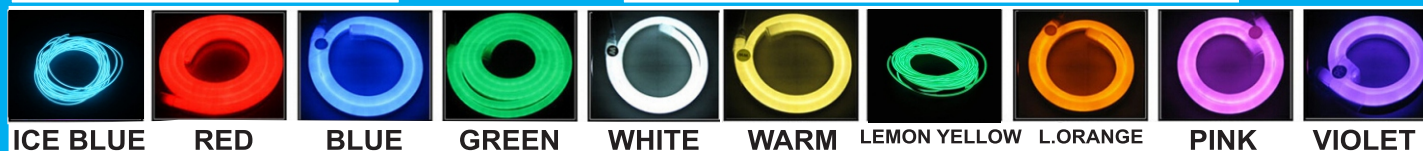

### COSMO 2835 NEON ROPE

MODEL	LED/Mtr	MTRS/Roll	COLOR	DETAIL
2835	120 LED	50mtrs	WHITE / WARM / BLUE	200
2835	120 LED	50mtrs	PINK/RED/GREEN/ICEBLUE VIOLET/ICEBLUE/AMBER/LEMON YELLOW	220
CLAMP		30	CORD WIRE	100