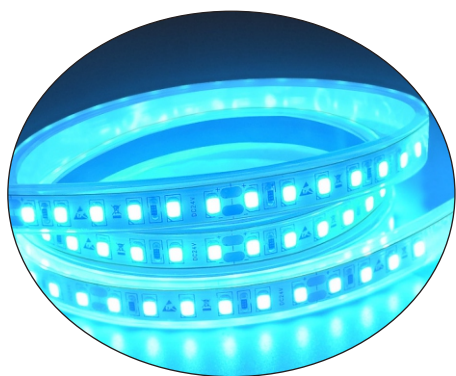

COSMO

THEON®

LED Solutions

2835 SMD ROPE

HIGH GLOW 0.5W LED

COSMO 2835 SMD ROPE

MODEL	LED/mtr	MTRS/Roll	COLOR	DETAIL
2835	120 LED	50 MTRS	WHITE, WARM, NATURAL, BLUE	100
2835	120 LED	50 MTRS	RED, GREEN, PINK, AMBER, ICEBLUE, GOLDEN	110
JOINTER PIN		44	2835 CHORD	70

MODEL	LED/mtr	MTRS/Roll	COLOR	DETAIL
5050	60 LED	50 MTRS	RGB(MULTI) - 12MM	200
			RGB CHORD (WITH REMOTE)	550