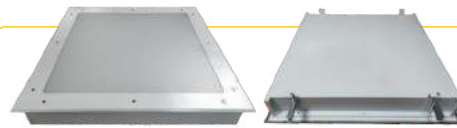

LF-LL-3205

Power : 24w
Cutout : 300 x 300mm

Material : Powder coated White
Housing : CRCA 0.50
Outer Frame : CRCA 0.8
Light Source : Bridgelux
Diffuser : PMMA
Driver : Fullham

White	5,900.00
S.S	6,600.00