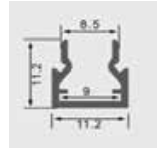

Size : 15x29.5mm

Body Colour : Matt Aluminium
Standard
Length : 2 mtrs

625/mtr

New

LF-LL-1801

Glass Shelf Profile

Size : 11.2x11.2mm

Body Colour : Matt Aluminium
Standard
Length : 2 mtrs