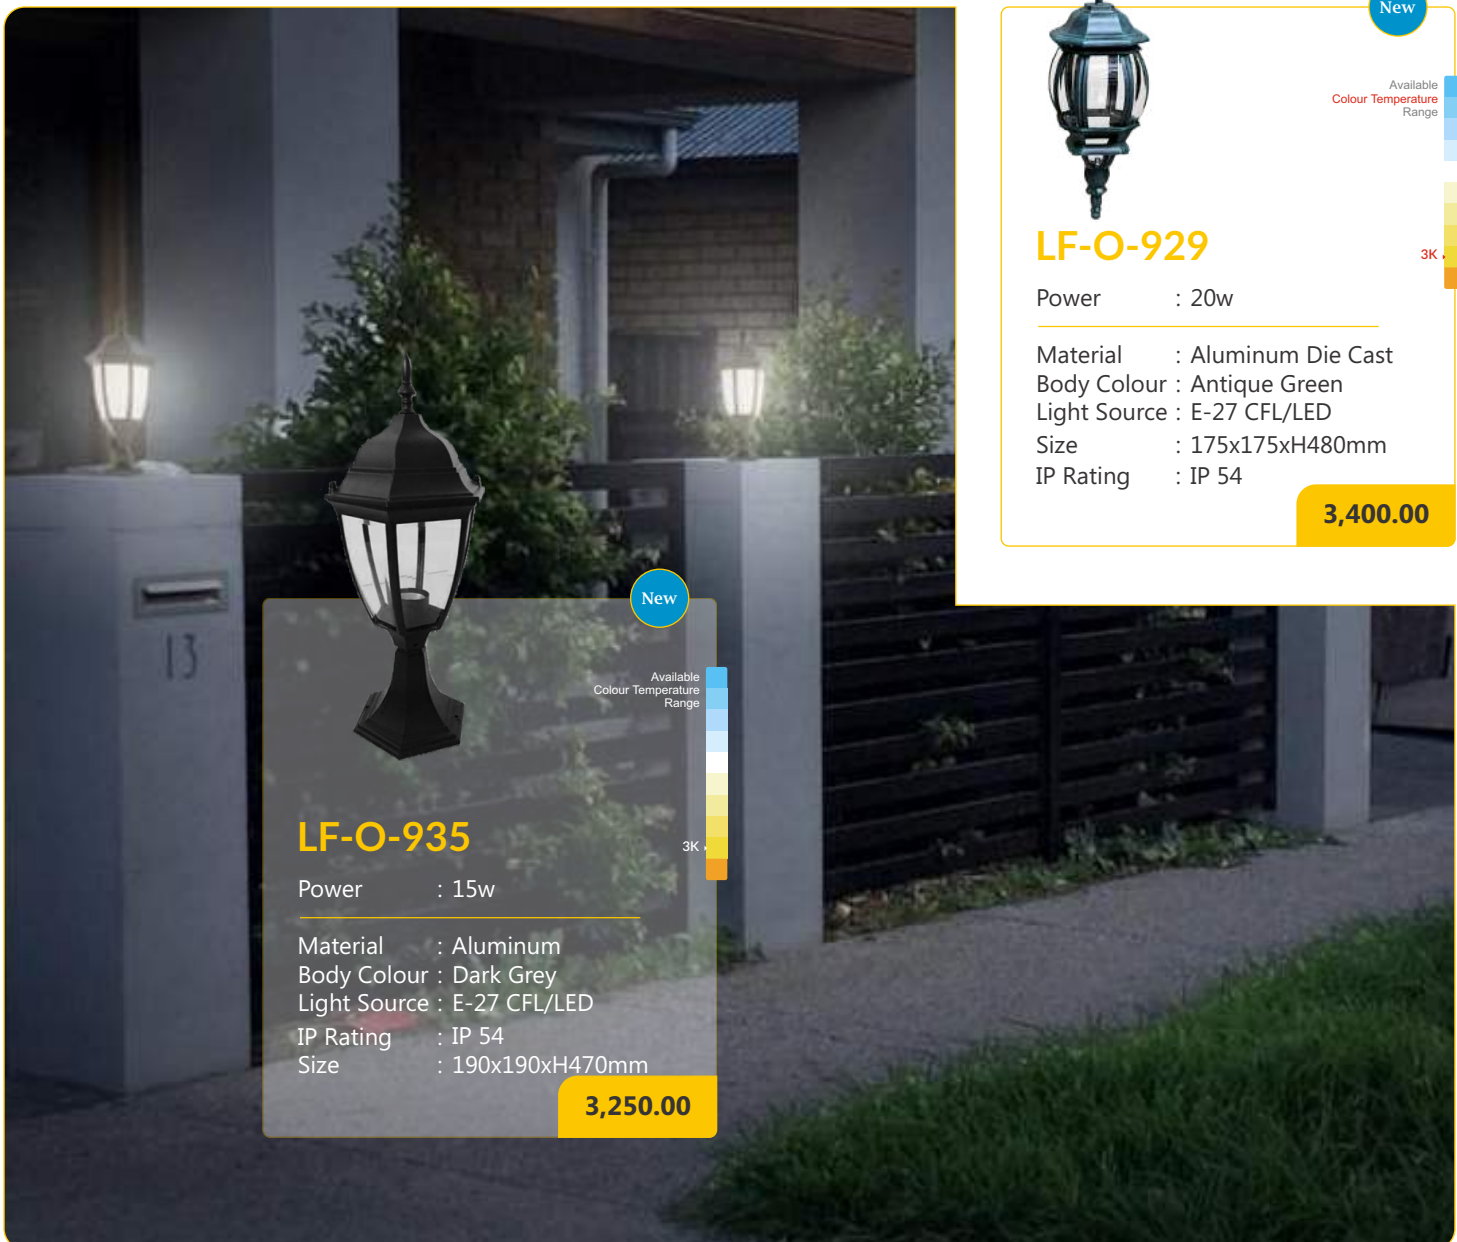

LF-O-929

Power : 20w

Material : Aluminum Die Cast
Body Colour : Antique Green
Light Source : E-27 CFL/LED
Size : 175x175xH480mm
IP Rating : IP 54

3,400.00