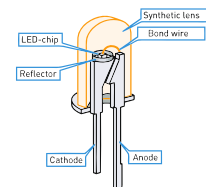

LED DRIVER by Luminac

7. Colour Rendering Index (CRI)

Colour rendering index ranges from 0-100, measures a light source's ability to reproduce the color of various objects being lit by a reference light source, black body radiator (CRI=100)

8. Kelvin

The unit of measurement of colour temperature and correlated colour temperature.

9. Tunable & Dimmable

LEDs are completely/fully dimmable, in fact LED life enhances when dim. Generally LED can be dimmed with PWM technique and 4 dimming protocol available in market detail below.

- A. Triac / Phase cut dimmable (Leading OR trailing edge dimmable)
- B. 1-10VDC Analogue dimming
- C. DSI dimming – Digital signal interface or can be dim via push button individual or in group.
- D. DALI dimming – Digitally address lighting interface.

10. IES

Derives from the acronym for the Illuminating Engineering Society of North America (IESNA). IES files are assigned the file extension ".ies". Used by lighting designers to model the illumination performance of a lighting scheme using commercial lighting design software. An IES file is commonly referred to as "photometric data" for a luminaire.