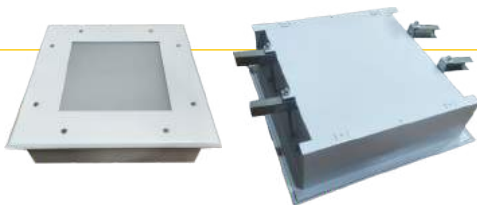

CLEAN ROOM LUMINAIRES

New

LF-LL-3205

Power : 24w
Cutout : 300 x 300mm

Material : Powder coated White
Housing : CRCA 0.50
Outer Frame : CRCA 0.8
Light Source : Bridgelux
Diffuser : PMMA
Driver : Fullham

White	5,900.00
S.S	6,600.00