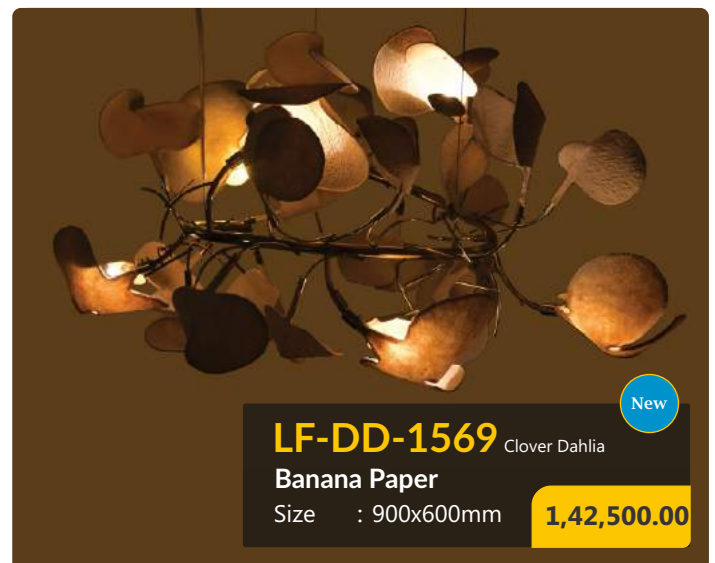

90,150.00

LF-DD-1137 Faux Cement Banana Weave

Fiber Fables

Size : 235x235x470mm

18,500.00

LF-DD-1569 Clover Dahlia

Banana Paper

Size : 900x600mm