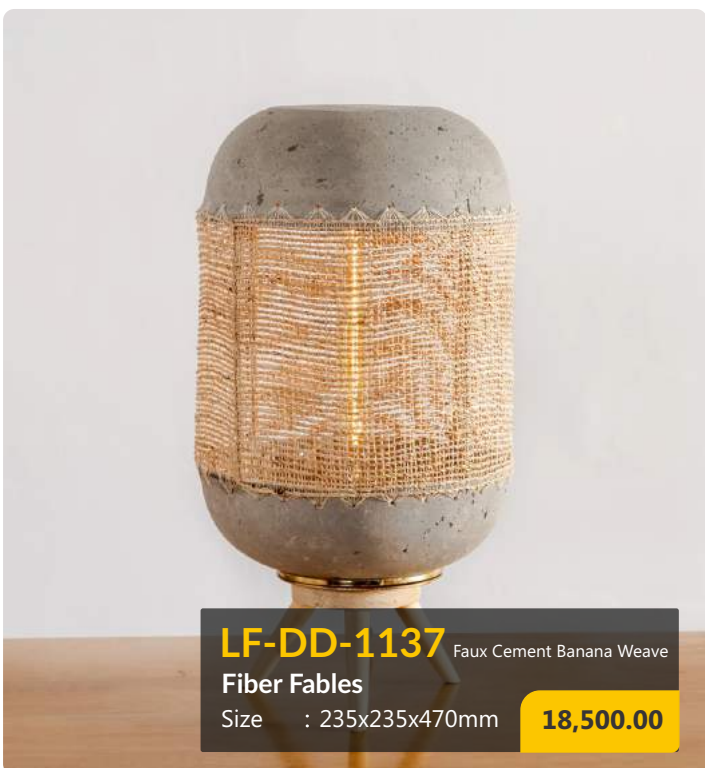

LF-DD-1137 Faux Cement Banana Weave

Fiber Fables

Size : 235x235x470mm

18,500.00