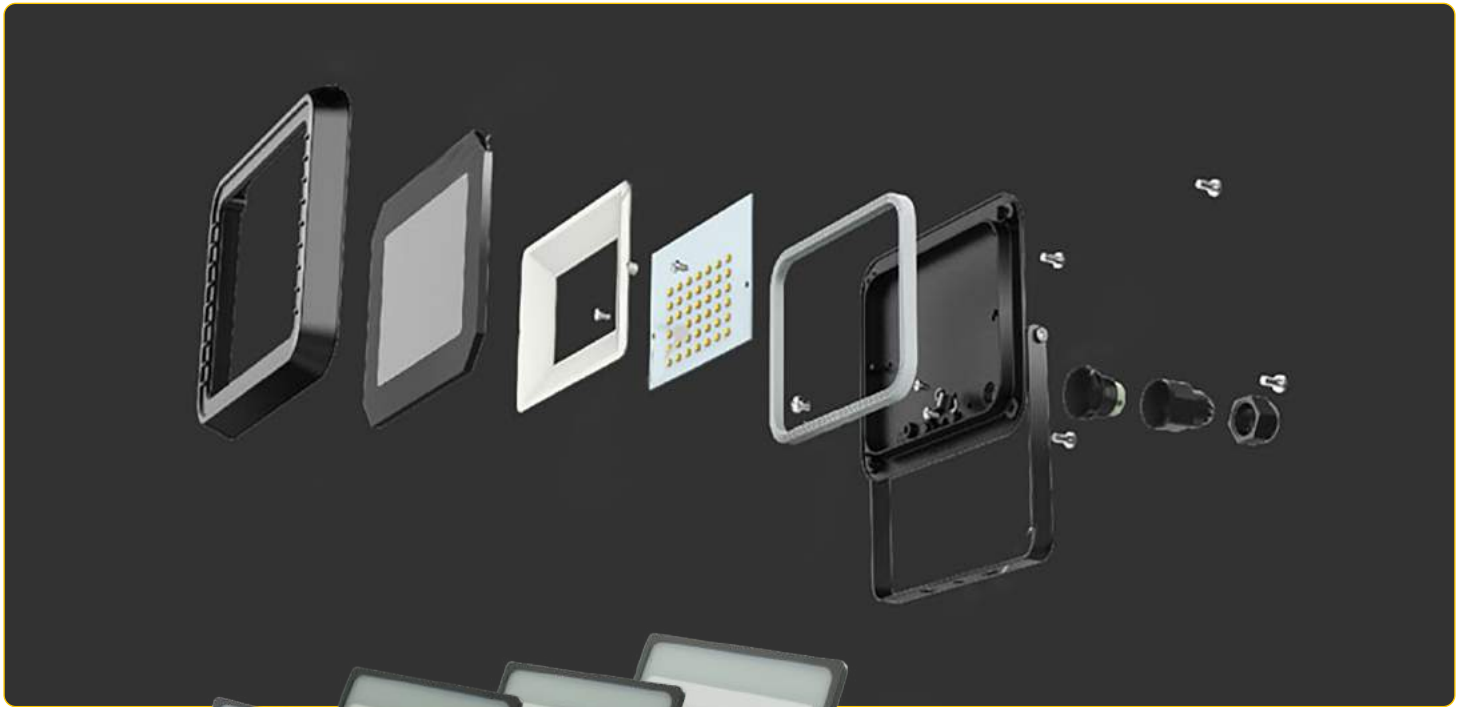

FLOOD LIGHTS

Spl Offer

Available Colour Temperature Range
6K

LF-LL-913

Power : 12w

Light Source : Osram
Body Colour : Dark Grey
IP Rating : IP 65
Beam Angle : 25°
Colour Temp : 6K

3,700.00

Spl Offer

Available Colour Temperature Range
6K

LF-O-272

Power : 85w LED / 250w Metal Halide

Light Source : E-40
Body Colour : Dark Grey
IP Rating : IP 65
W/o Control Gear

1,600.00

10KV Surge Protector

Available Colour Temperature Range
6K

LF-LL-1444

Power : 30w
Size : 183x199x35mm

LF-LL-1445

50w
Size : 235x250x40mm

LF-LL-1446

100w
Size : 285x300x47mm

LF-LL-1447

150w
Size : 333x355x53mm

LF-LL-1448

Power : 200w
Size : 400x448x56mm

Light Source : Epistar
Body Colour : Graphite Grey
IP Rating : IP 66
Colour Temp : 3K/6K

30w	1,900.00
50w	2,350.00
100w	4,450.00
150w	7,500.00
200w	9,850.00