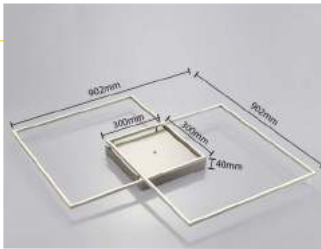

LF-LL-3062 / 3062A

Power : 50w/80w   Colour : White/Black
Size : 600x600mm / 750x750mm   Beam Angle : 120°
Mounting : Ceiling
Housing : Aluminium Body
Colour Temp : 3K/4k/6k
Light Source : Rigid PCB

50w 18000.00
80w 22500.00