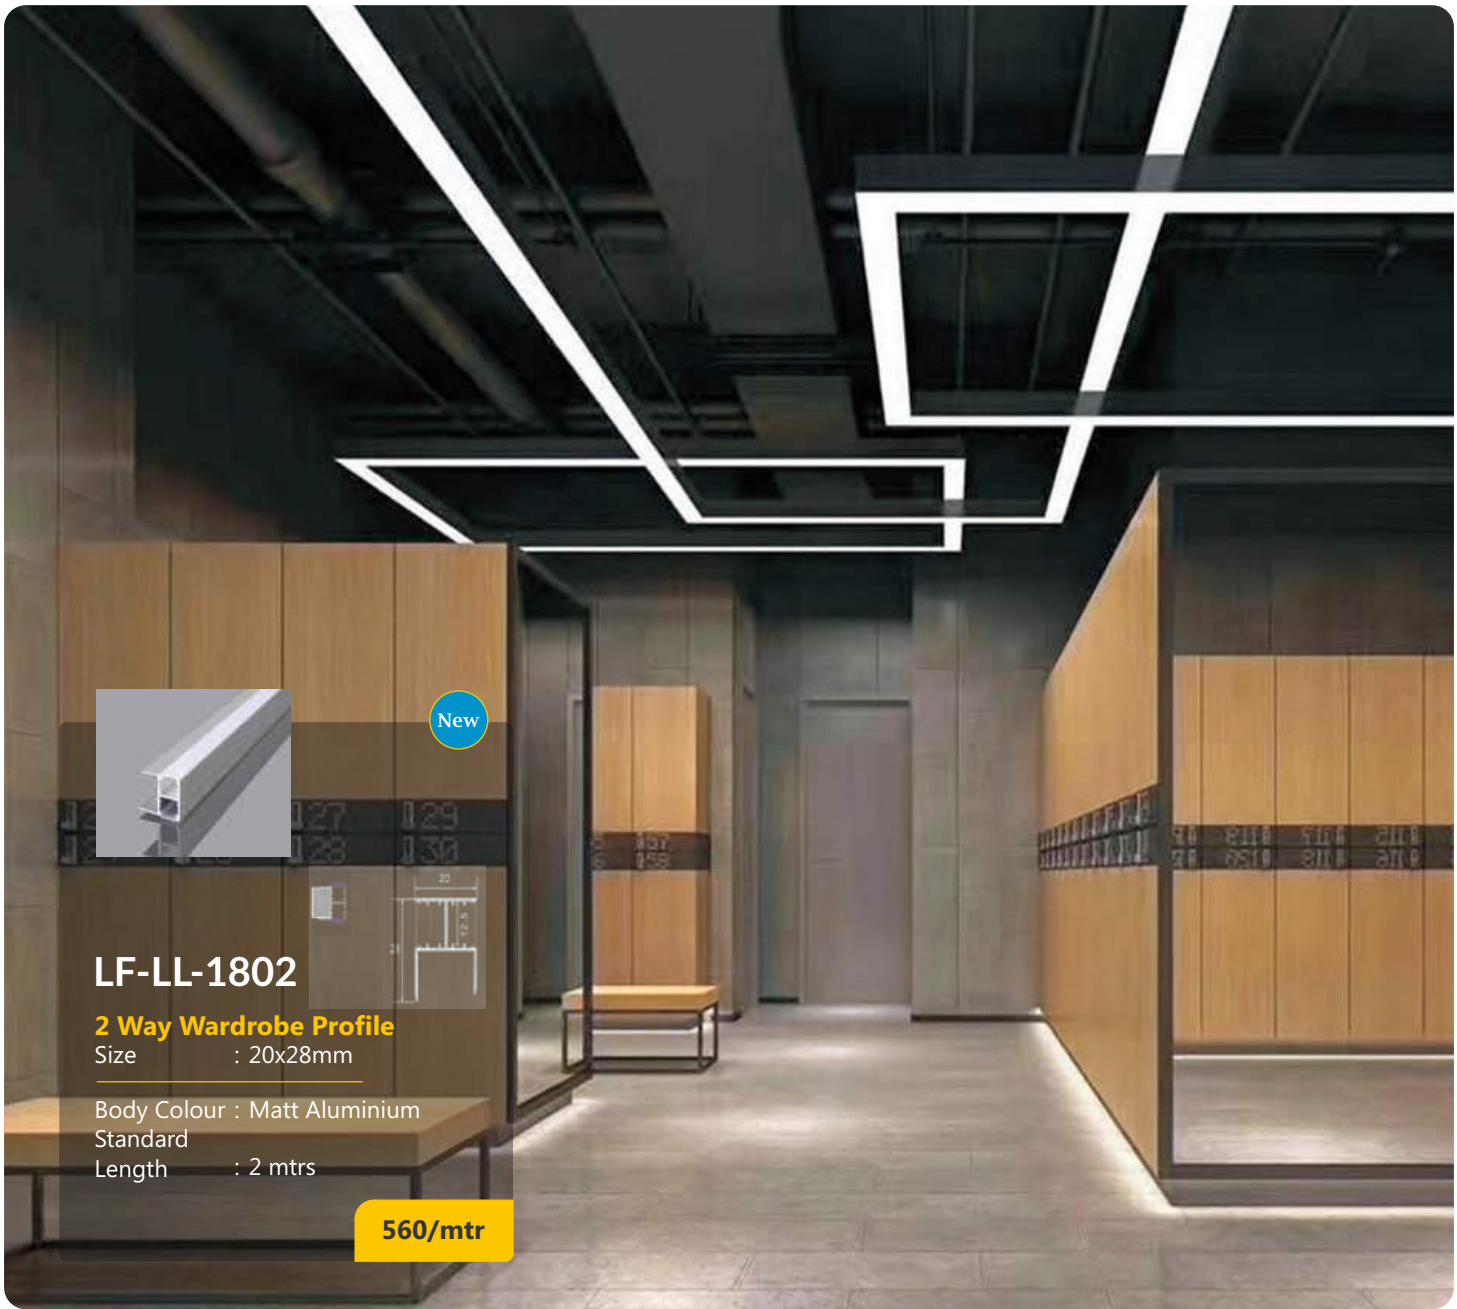

New

LF-LL-1799

Corner Black Profile

Size : 15.8x15.8mm

Body Colour : Black
Standard
Length : 2 mtrs

290/mtr

New

LF-LL-1800

Hanger Profile

Size : 15x29.5mm

Body Colour : Matt Aluminium
Standard
Length : 2 mtrs

625/mtr

New

LF-LL-1801

Glass Shelf Profile

Size : 11.2x11.2mm

Body Colour : Matt Aluminium
Standard
Length : 2 mtrs

330/mtr

New

LF-LL-1802

2 Way Wardrobe Profile

Size : 20x28mm

Body Colour : Matt Aluminium
Standard
Length : 2 mtrs

560/mtr