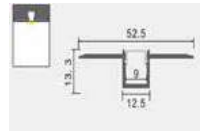

LF-LL-1795

Rimless Profile

Size : 52.5x13.3mm

Body Colour : Matt Aluminium
Standard
Length : 2.5 mtrs

575/mtr