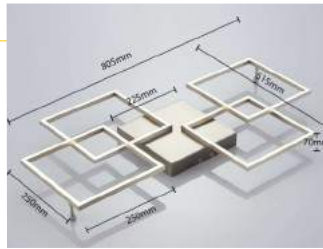

LF-LL-3062 / 3062A

Power : 50w/80w   Colour : White/Black
Size : 600x600mm / 750x750mm   Beam Angle : 120°
Mounting : Ceiling
Housing : Aluminium Body
Colour Temp : 3K/4k/6k
Light Source : Rigid PCB

50w 18000.00
80w 22500.00