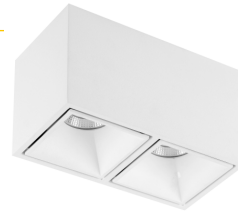

LF-LL-1354

Power : 2x15w

Reflector : White/ Black-Gold
Beam Angle : 32°
Colour Temp : 3K
Light Source : Bridgelux
Body Colour : White

9,900.00