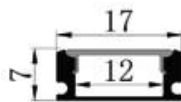

Size : 50x24mm

Body Colour : Matt Aluminium
 Standard
 Length : 2mtrs

675/mtr

New

LF-LL-1797

Surface Black Profile

Size : 17.4x7mm

Application : 17mm Surface
 Body Colour : Matt Black
 Standard
 Length : 2 mtrs