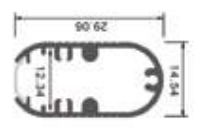

LF-LL-1800

Hanger Profile

Size : 15x29.5mm

Body Colour : Matt Aluminium
Standard
Length : 2 mtrs

625/mtr