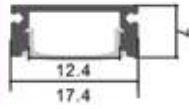

LF-LL-1790

Surface Profile

Size : 17.4x7mm

Application : 17mm Surface
Body Colour : Matt Aluminium
Standard
Length : 2 mtrs

185/mtr