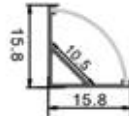

LF-LL-1791

Corner Profile

Size : 15.8x15.8mm

Body Colour : Matt Aluminium
 Standard
 Length : 2 mtrs

200/mtr

New

LF-LL-1792

Wall washer