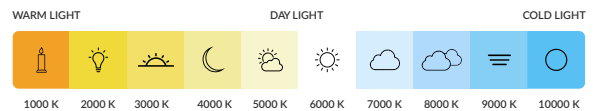

3. Light Colour Temperature {Unit: Kelvin}

A black-Body radiator will have a different color when it is heated up to different temperatures (in Kelvin). The temperature at which the heated black-body radiator matches the color of the light source is the color temperature of the light source.

LIGHT COLOUR TEMPERATURE CHART

4. LUX {Unit: lx}

Lux is the international (SI) unit of illuminance, a measure of light arriving at a surface, 1 lumen per square foot equals 1 foot-candle, while 1 lumen per square meter equals 1 lux .[lux = lumen/m²]