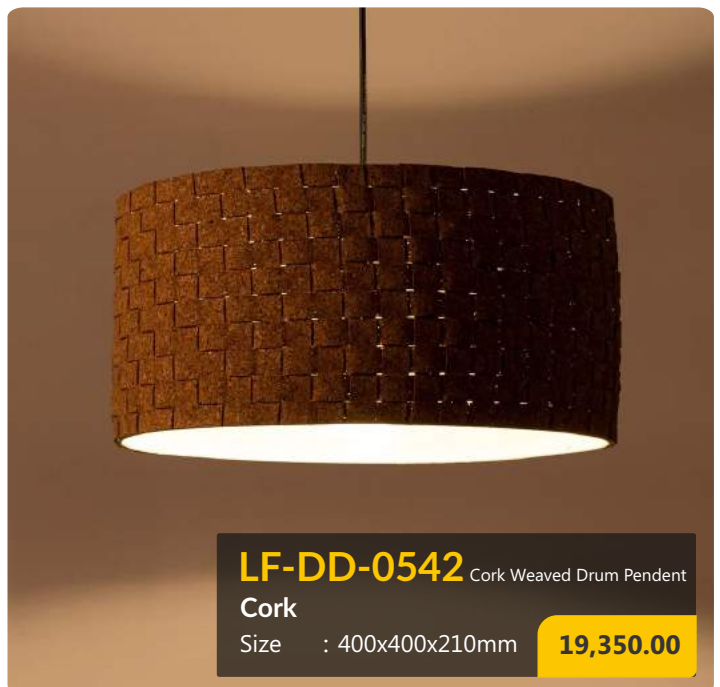

LF-DD-0718
Oxide-Concrete
Size : 460x460x330mm **12,350.00**

LF-DD-0542 Cork Weaved Drum Pendant
Cork
Size : 400x400x210mm **19,350.00**

OUTDOOR
LIGHTS

BOLLARDS

LF-LL-595

Power : 10w

Body Colour : Graphite Grey
Light Source : Osram
IP Rating : IP 54