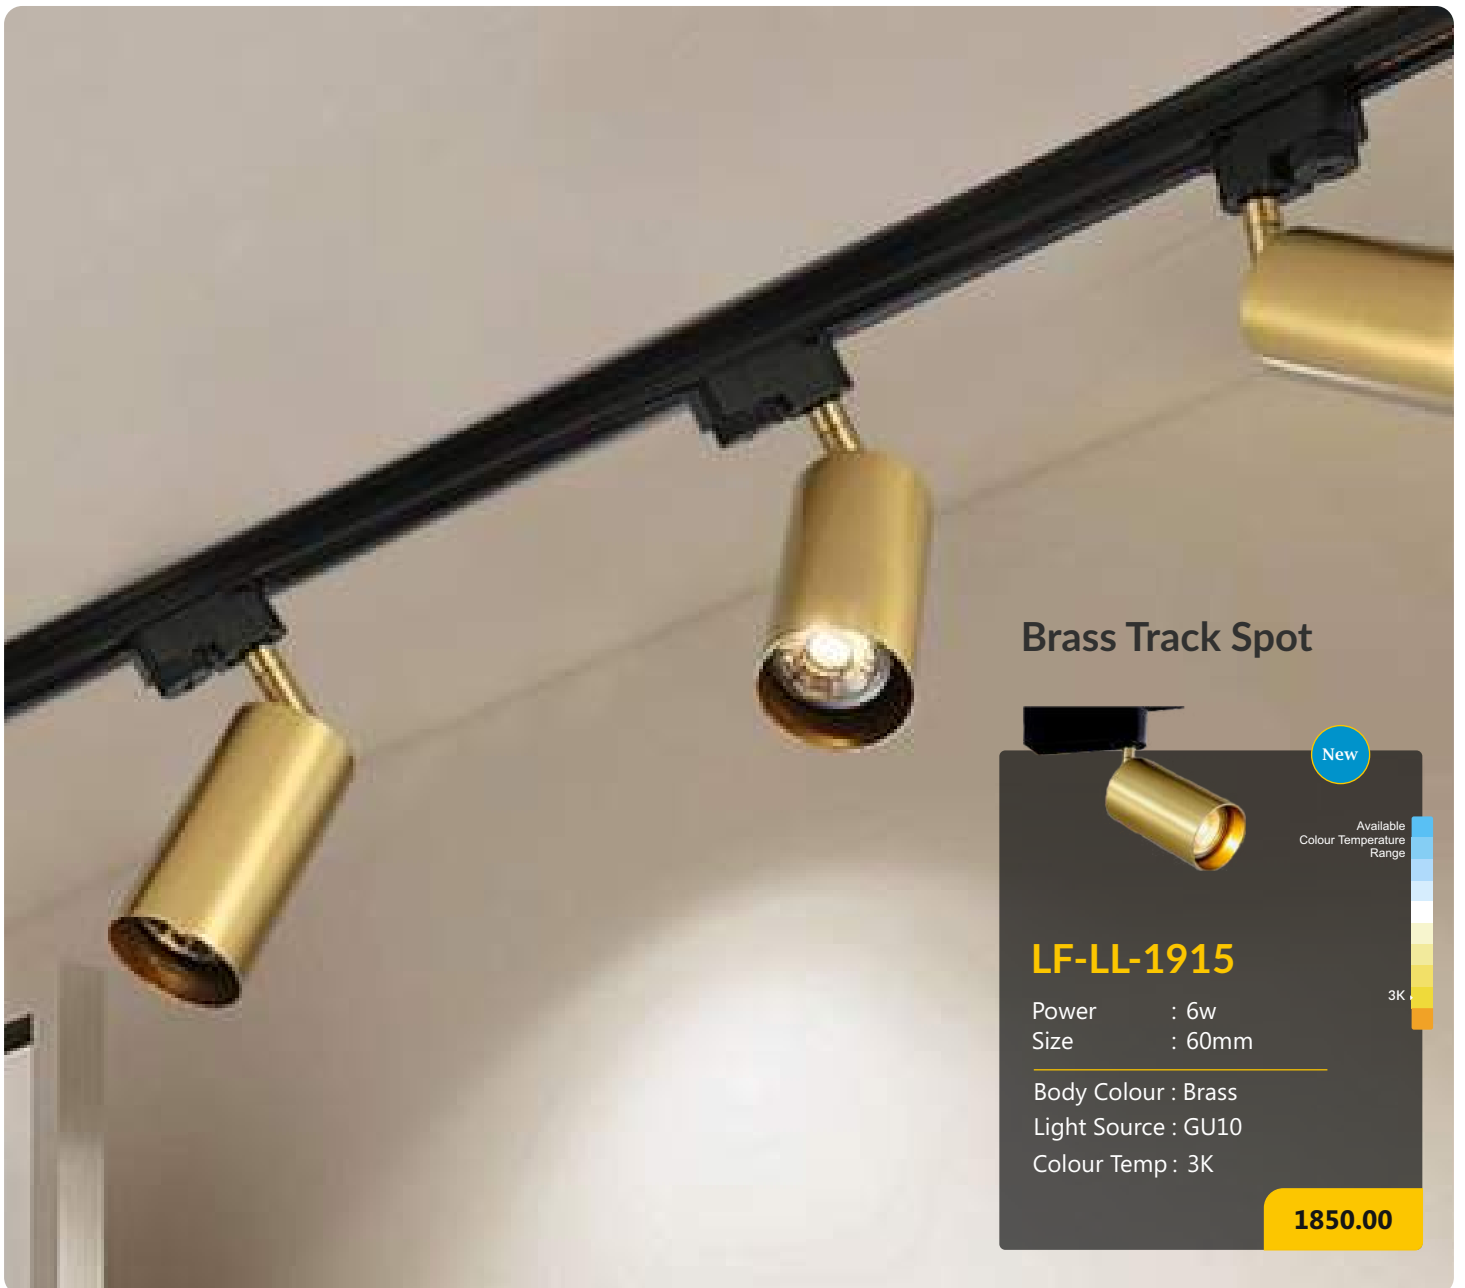

Brass Track Spot

LF-LL-1915

Power : 6w
Size : 60mm

Body Colour : Brass
Light Source : GU10
Colour Temp : 3K

1850.00

New