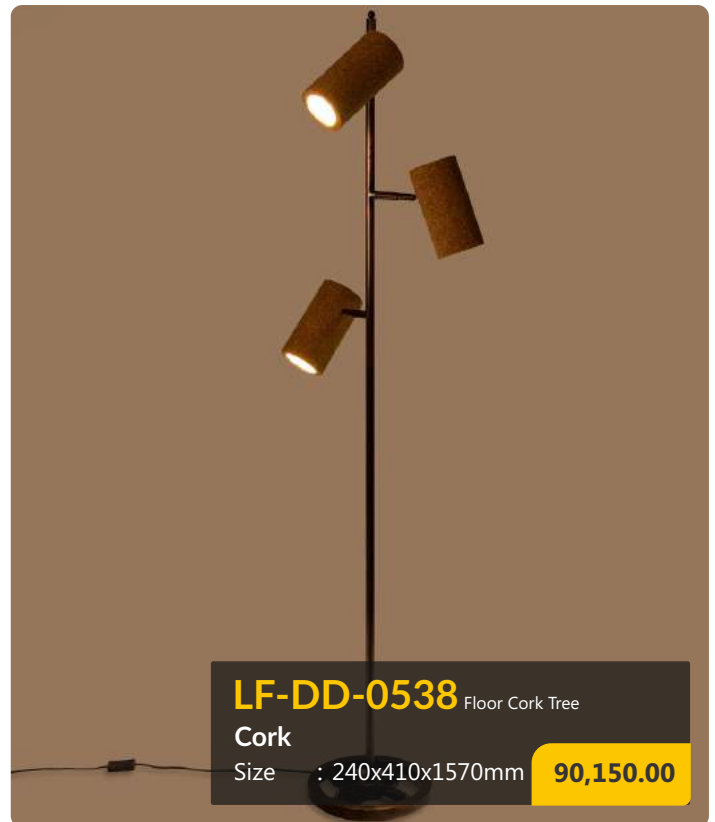

LF-DD-0538 Floor Cork Tree

Cork

Size : 240x410x1570mm

90,150.00