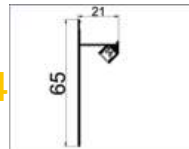

LF-LL-1794

Skirting Profile

Size : 65x21mm

Body Colour : Matt Aluminium
Standard
Length : 2 mtrs

925/mtr