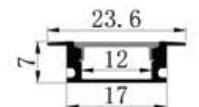

LF-LL-1798

Recessed Black Profile

Size : 24.7x7mm

Application : 17mm Surface
Body Colour : Matt Black
Standard
Length : 2 mtrs

290/mtr