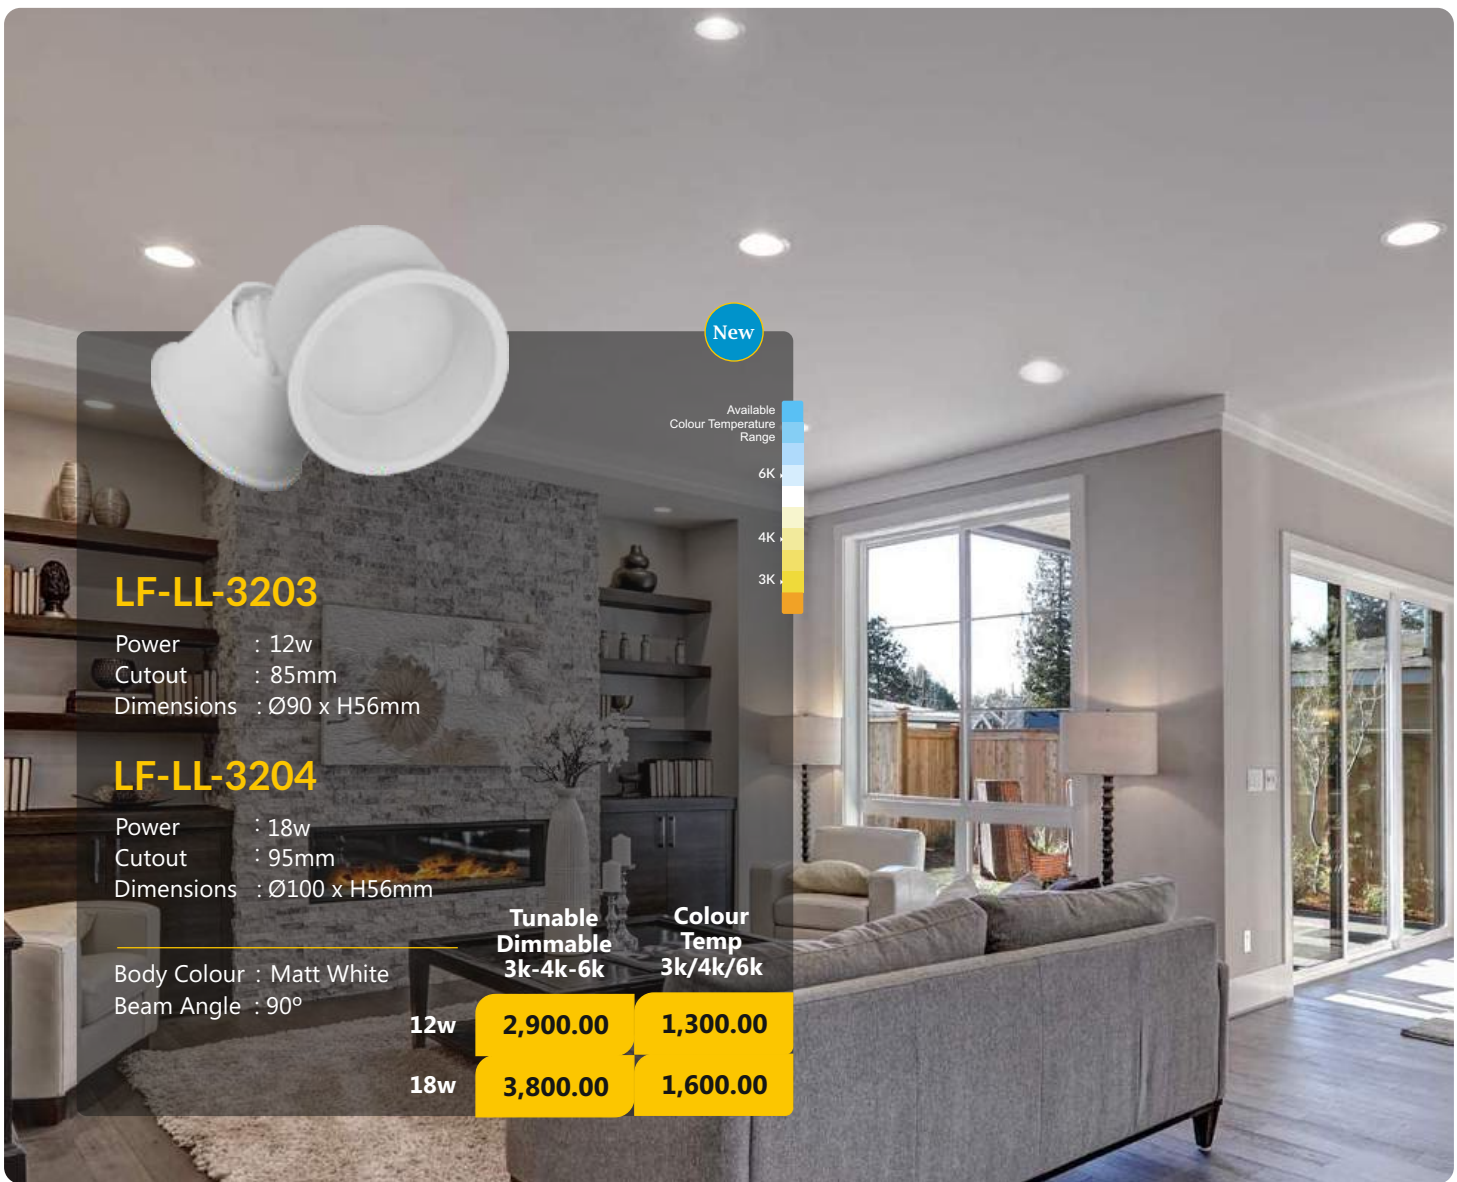

COMPACT DEEP RECESSED SMD DOWNLIGHTS

New

LF-LL-3203

Power : 12w
Cutout : 85mm
Dimensions : Ø90 x H56mm

LF-LL-3204

Power : 18w
Cutout : 95mm
Dimensions : Ø100 x H56mm

Body Colour : Matt White
Beam Angle : 90°

	Tunable Dimmable 3k-4k-6k	Colour Temp 3k/4k/6k
12w	2,900.00	1,300.00
18w	3,800.00	1,600.00