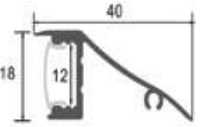

LF-LL-1791

Corner Profile

Size : 15.8x15.8mm

Body Colour : Matt Aluminium
 Standard
 Length : 2 mtrs

200/mtr

New

LF-LL-1792

Wall washer