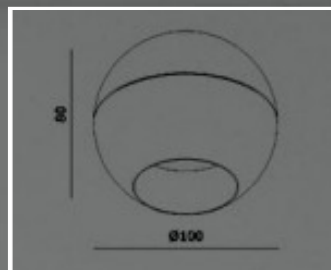

Spl Offer

LF-LL-621

Power : 8w
Body Colour : White
Beam Angle : 30°
Colour Temp : 6K
Light Source : Lumens

1,850.00